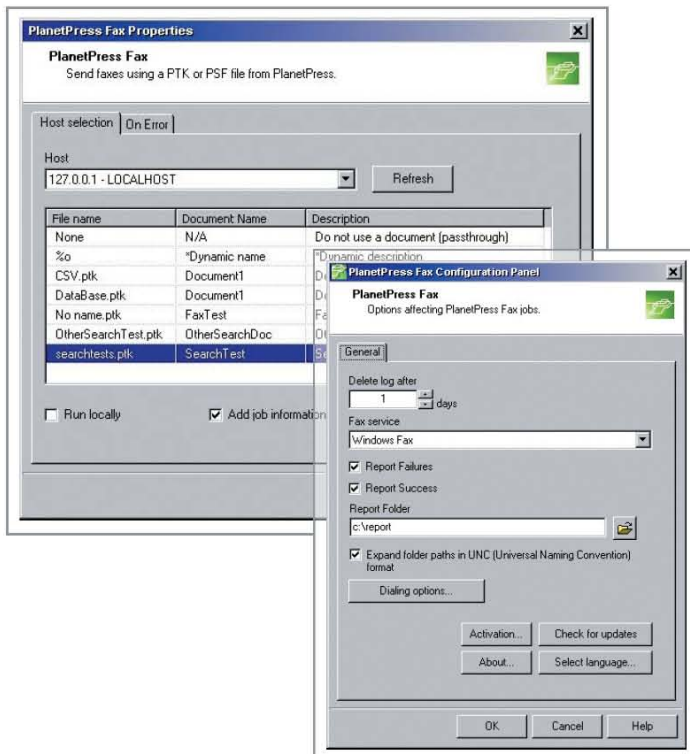

Features Overview

- **PDF for email and archive**
  The PDF version can look exactly like the original being printed, if there is a printed copy at all, or can be completely different - whatever your preference. Whether you are printing, emailing and archiving, you use the same PlanetPress document.
- **Index file generation**
  When designing a variable content document with PlanetPress Design, any number of fields can be tagged as indexes for later search and retrieval using PlanetPress Search. The file structure can be modified to fit the requirements of most third party electronic document management systems.
- **TIFF or PDF output for EDM**
  Single or multiple-page TIFF or PDF image output with complete index file, for fast, accurate and automatic integration into third party electronic document management systems.
- **Restricted document access**
  Set permission privileges on PDF files, including text modification, text copying, annotation and printing rights.
- **Workflow security**
  For increased security and reliability, PlanetPress Imaging runs as a service.
- **Email flexibility**
  Use either SMTP or Outlook to send your documents by email.
- **Documentation and online help**
  Comprehensive documentation structured to make learning and using all modules easy, efficient and practical.

PLANETPRESS.FAX