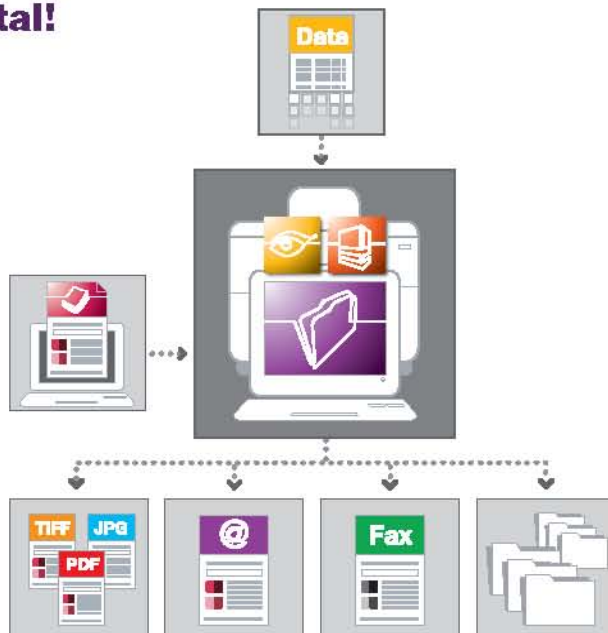

Distribute your documents by email, with no human intervention.

For those customers who prefer communications, such as invoices or statements, via email, set up automated output processes to automatically distribute documents.

Automatically send documents by fax.

PlanetPress Fax, enables output to a fax modem or to a fax server from a host computer, with no human intervention. No need to print first, then manually send the faxes. Streamline your workflow and achieve greater efficiency!

¹ A single licence can be registered and used on all your workstations.

² Requires separate installation and activation of PlanetPress Image, PlanetPress Fax and PlanetPress Search.

Benefits

- Integrates with most EDM systems
- Up to the minute results
- Full control over PDF creation and security settings
- Frees up floor space from file cabinets for better business use
- No more misplaced or lost documents
- Allows for automatic distribution of documents via email and fax
 - Eliminate costs associated with manual fax processing
 - No user intervention required
 - Ability to log files for easy tracking of email and fax activity to ensure communication integrity

Go Digital!

- 1 Create** your transactional, promotional or transpromotional variable content documents and business forms with PlanetPress Design.
- 2 Generate** PDF, TIFF, JPG images of all documents created. Used with PlanetPress Watch or PlanetPress Server, PlanetPress Imaging automatically routes your documents to archive, email or fax.
- 3 Archive** your documents with PlanetPress Imaging to a folder on your server or for automatic integration to your electronic document management system.