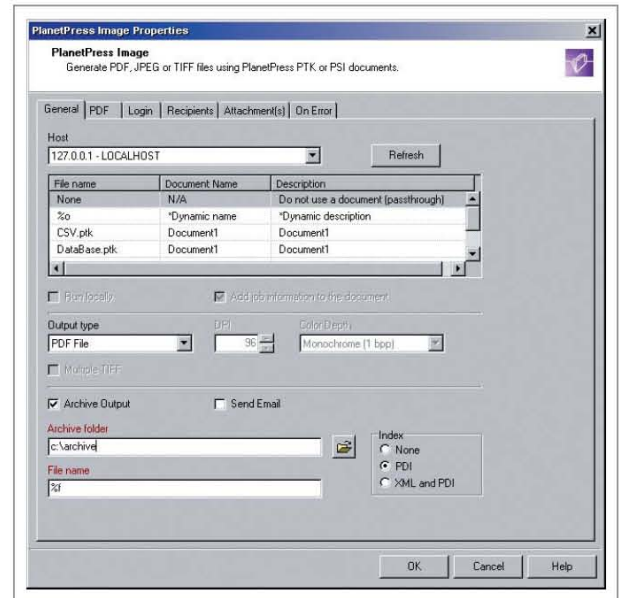

PLANETPRESS.IMAGE